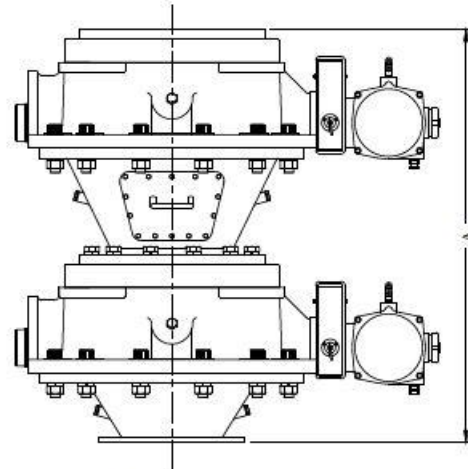

Extreme Reliability for Severe Applications

Minimal Maintenance

Decreased Downtime

Seamless Integration

Fully Customizable

The Double Dump Valve® is the incorporation of two Macawber Dome Valves®. The intent of this valve is to replace a double flap valve or rotary valve. The top Dome Valve® is sized for the inlet dimension which the bottom valve is sized for the outlet diameter of the downstream equipment. An accumulating chamber is specifically sized between the valves and is specified for the process parameters. If pressure either upstream or downstream is present, the spool piece will, in turn, also be pressured and monitored with a pressure transducer to match the given pressure measurement. These applications are generally low pressure (vacuum) applications.

- Standard temperature rating up to < 650°F (345°C)
- Customizable temperature rating up to < 1850°F (1010°C)
- Standard pressure rating up to <100 psig (6.9 barg)
- Customizable pressure rating up to <400 psig (28 barg)
- Designs available from 1 inch to 30 inches
- Standard material A278 cast iron
- Available in 304/316 stainless steel, aluminum, galvanized, and others
- Food grade, FDA, and pharmaceutical finishes
- Industrial coatings such as PTFE, tungsten carbide, nickel, ferrite nitride carbonization, and others
- Elastomer options neoprene, silicone, Viton, EPDM, FDA rubber
- Highly customizable
- Fully assembled and tested prior to shipment
- Manufactured in Maryville, TN USA
- Global customer support for service and spare parts
- ISO 9001:2015 Quality Assured

UK – Mactenn Systems, Ltd.

India – Macawber Engineering Systems India, Ltd. Pvt.

China – Macawber China

PLAN VIEW

FRONT VIEW

MODEL	DIMENSIONS (INCH)							NET WT (LBS)
	A	B	C	D	E	F	G	
12"	42 1/2"	27 3/16"	43 1/2"	11 13/16"	12	7/8"	17"	1684