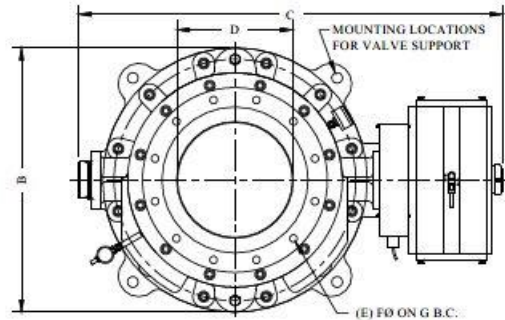

Extreme Reliability for Severe Applications

Minimal Maintenance

Decreased Downtime

Seamless Integration

Fully Customizable

The Double Dump Valve® is the incorporation of two Macawber Dome Valves®. The intent of this valve is to replace a double flap valve or rotary valve. The top Dome Valve® is sized for the inlet dimension which the bottom valve is sized for the outlet diameter of the downstream equipment. An accumulating chamber is specifically sized between the valves and is specified for the process parameters. If pressure either upstream or downstream is present, the spool piece will, in turn, also be pressured and monitored with a pressure transducer to match the given pressure measurement. These applications are generally low pressure (vacuum) applications.

- Standard temperature rating up to < 650°F (345°C)
- Customizable temperature rating up to < 1850°F (1010°C)
- Standard pressure rating up to <100 psig (6.9 barg)
- Customizable pressure rating up to <400 psig (28 barg)
- Designs available from 1 inch to 30 inches
- Standard material A278 cast iron
- Available in 304/316 stainless steel, aluminum, galvanized, and others
- Food grade, FDA, and pharmaceutical finishes
- Industrial coatings such as PTFE, tungsten carbide, nickel, ferrite nitride carbonization, and others
- Elastomer options neoprene, silicone, Viton, EPDM, FDA rubber
- Highly customizable
- Fully assembled and tested prior to shipment
- Manufactured in Maryville, TN USA
- Global customer support for service and spare parts
- ISO 9001:2015 Quality Assured

UK – Mactenn Systems, Ltd.

India – Macawber Engineering Systems India, Ltd. Pvt.

China – Macawber China

PLAN VIEW

FRONT VIEW

MODEL	DIMENSIONS (INCH)							NET WT (LBS)
	A	B	C	D	E	F	G	
12"	42 1/2"	27 3/16"	43 1/2"	11 13/16"	12	7/8"	17"	1684